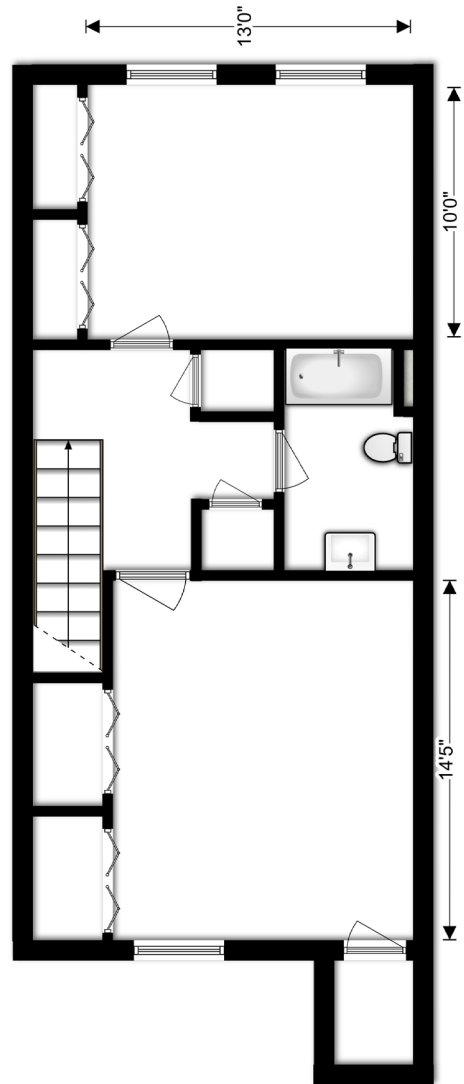

MAPLEWOOD VILLAS

TWO BEDROOM DUPLEX

962 sq. ft.

Two Bedroom Duplex 1st Level Floorplan

Two Bedroom Duplex 2nd Level Floorplan

TWO BEDROOM DUPLEX

For pricing visit us online at:
maplewoodvillas.com or call

301-842-7718