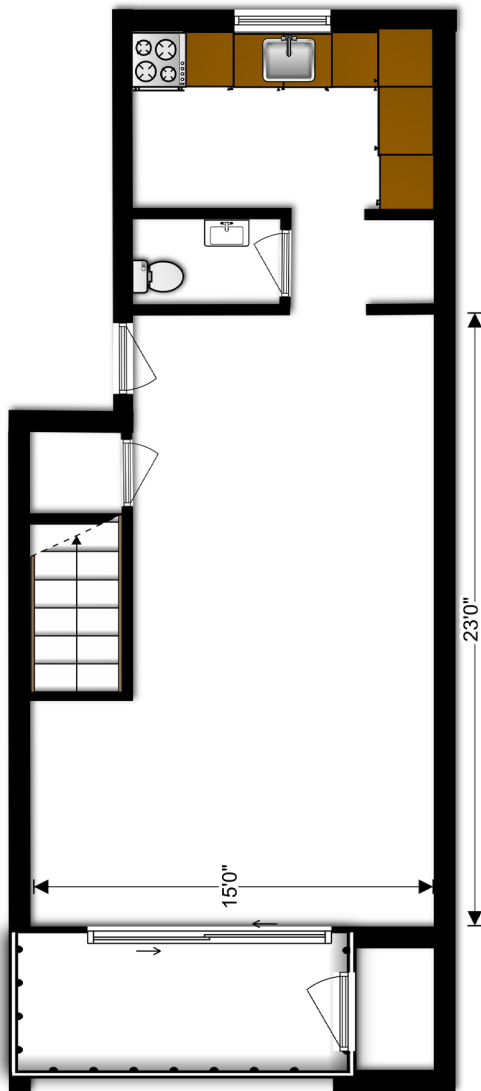

MAPLEWOOD VILLAS

TWO BEDROOM DUPLEX

962 sq. ft.

Two Bedroom Duplex 1st Level Floorplan

Two Bedroom Duplex 2nd Level Floorplan

TWO BEDROOM DUPLEX

For pricing visit us online at:
maplewoodvillas.com or call

301-842-7718