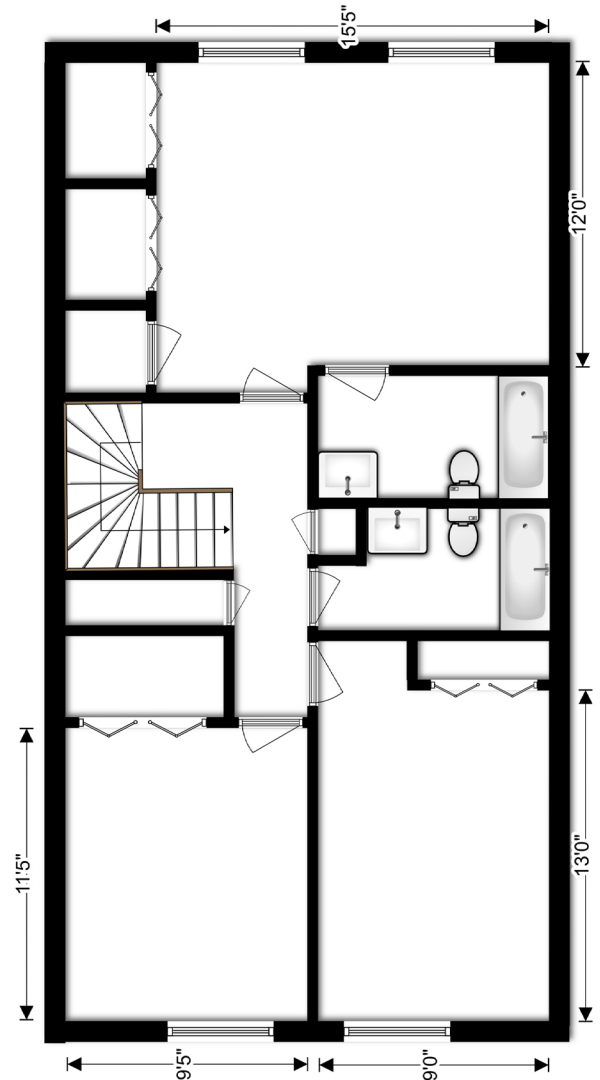

MAPLEWOOD VILLAS

THREE BEDROOM DUPLEX

1,319 sq. ft.

Three Bedroom Duplex 1st Level Floorplan

Three Bedroom Duplex 2nd Level Floorplan

THREE BEDROOM DUPLEX

For pricing visit us online at:
maplewoodvillas.com or call