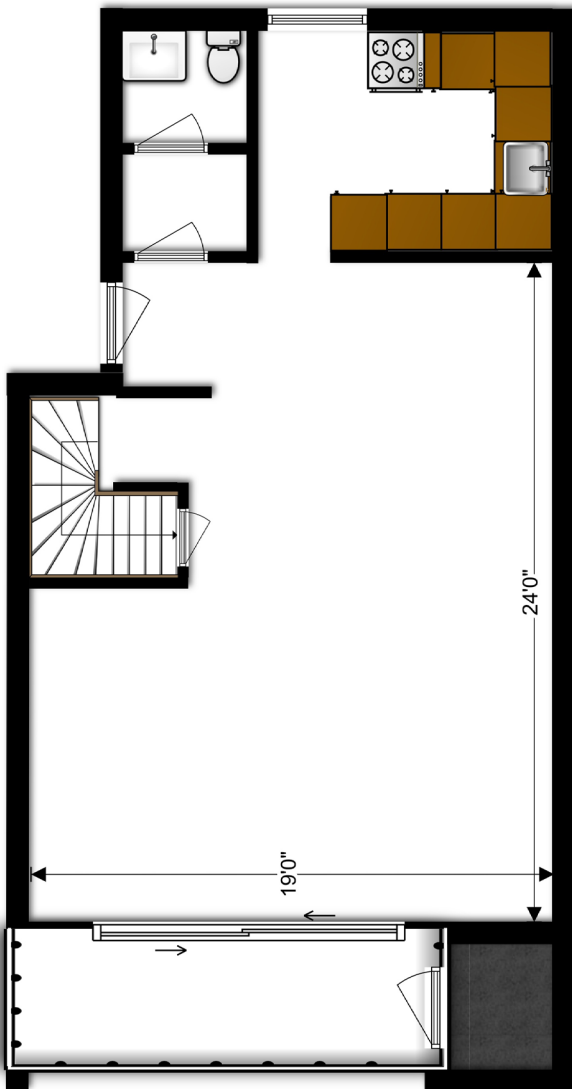

MAPLEWOOD VILLAS

THREE BEDROOM DUPLEX

1,319 sq. ft.

Three Bedroom Duplex 1st Level Floorplan

Three Bedroom Duplex 2nd Level Floorplan

THREE BEDROOM DUPLEX

For pricing visit us online at:
maplewoodvillas.com or call